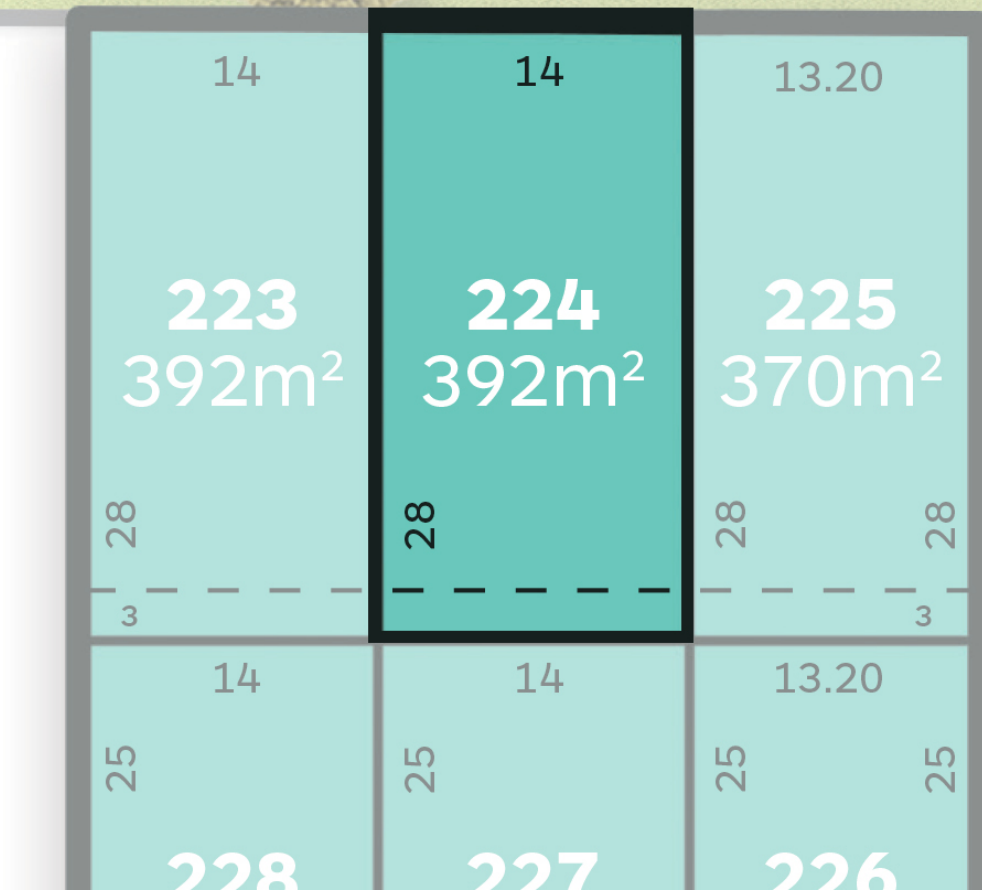

SUNNY STREET

Lot 224

Stage 2B

Lot Size: 392m² **Frontage:** 14m **Depth:** 28m