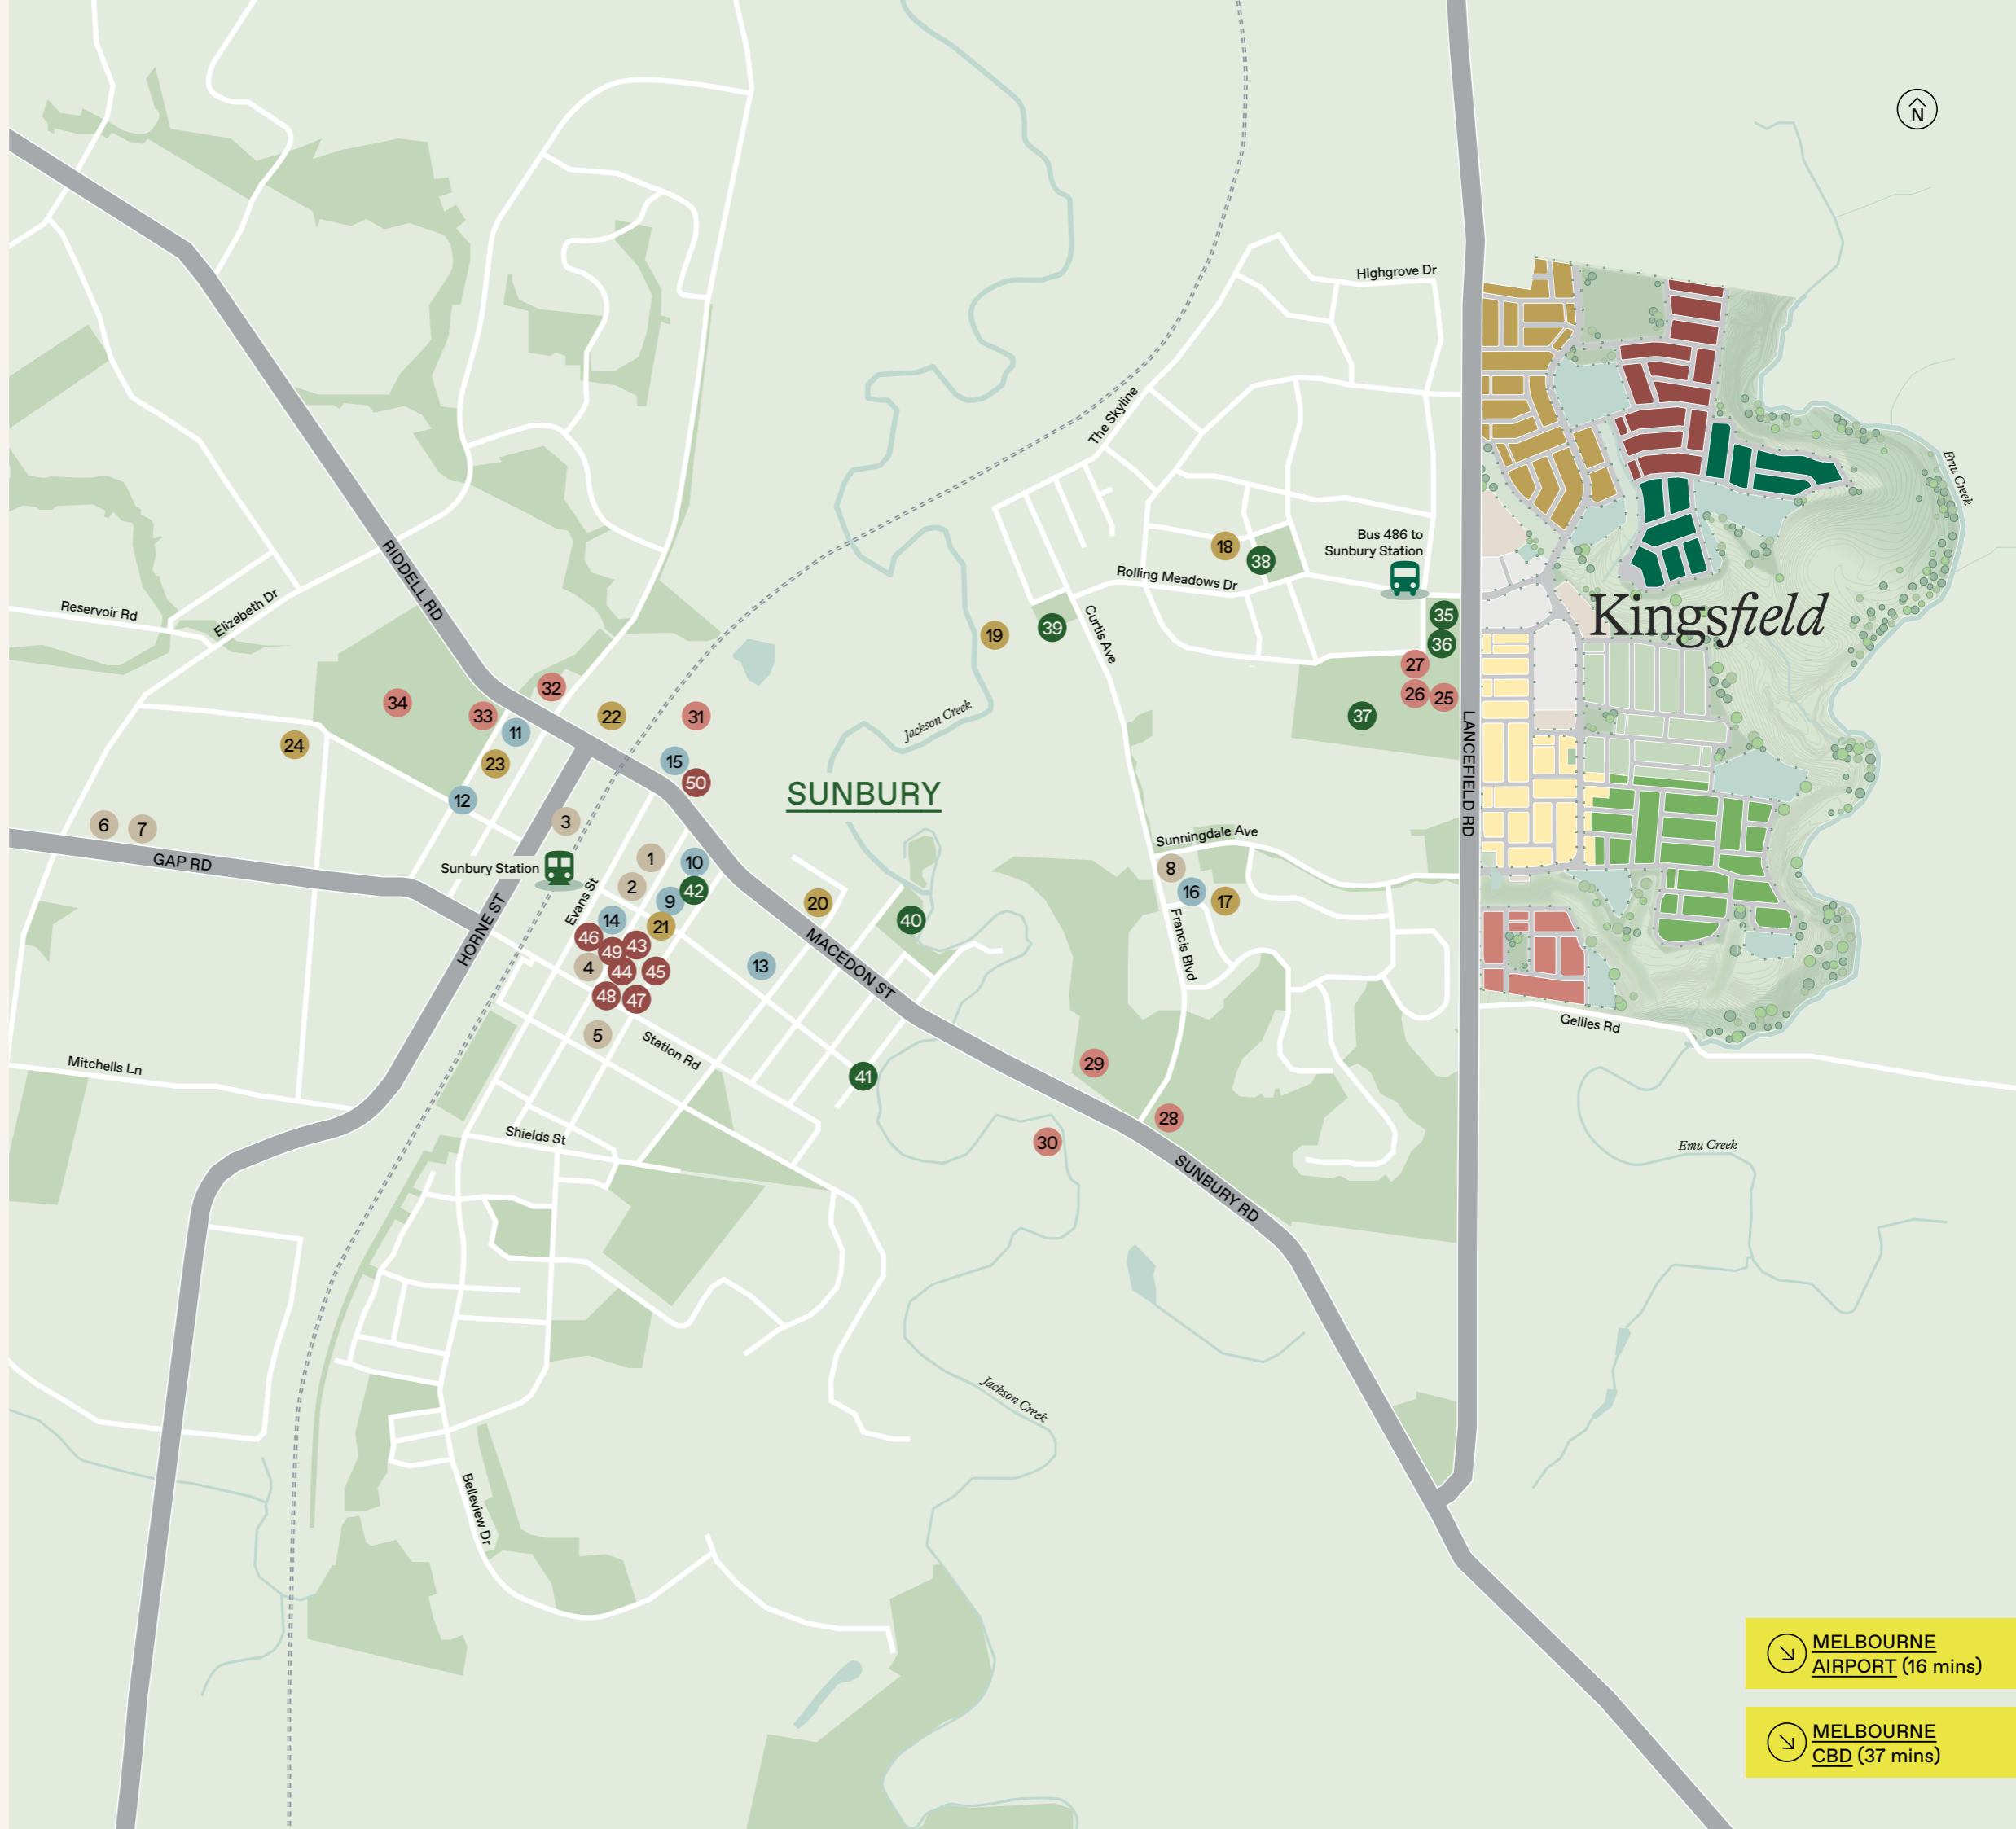

Retail

1. Sunbury Square Shopping Centre
2. Coles
3. Woolworths
4. Big W
5. Supa IGA
6. Aldi
7. Chemist Warehouse
8. Goonawarra General Store

Medical

9. Sunbury Square Medical Centre
10. Edgewater Specialist Centre
11. Sunbury Specialist Centre
12. Backfocus Physiotherapy – Sunbury
13. Wellbeing Chiropractic Sunbury
14. Evans Street Medical Clinic
15. Sunbury Day Hospital
16. Goonawarra Medical Centre

Leisure

25. East Sunbury Sporting Group
26. East Sunbury Netball Clubs
27. Sunbury Softball Association
28. Goonawarra Golf Course
29. Goonawarra Vineyard
30. Craiglee Vineyard
31. Lakeside Stadium
32. Shirley Rogers Academy of Dance
33. Sunbury Aquatic and Leisure Centre
34. Sunbury Social Club

Parks

35. Sunbury Community Garden
36. John McMahon Reserve Playscape
37. Goonawarra Recreation Reserve
38. Village Green Playground
39. Rolling Meadows Park Playground
40. The Nook
41. Apex Park
42. Sunbury Reserve & Sunday Market

Eateries

43. Peach Pantry
44. Vic's Food & Wine
45. Screw It Bar & Restaurant
46. American Social
47. Spotted Owl
48. Okami Japanese
49. Augustus Gelatery
50. The Gatehouse

MELBOURNE AIRPORT (16 mins)
MELBOURNE CBD (37 mins)